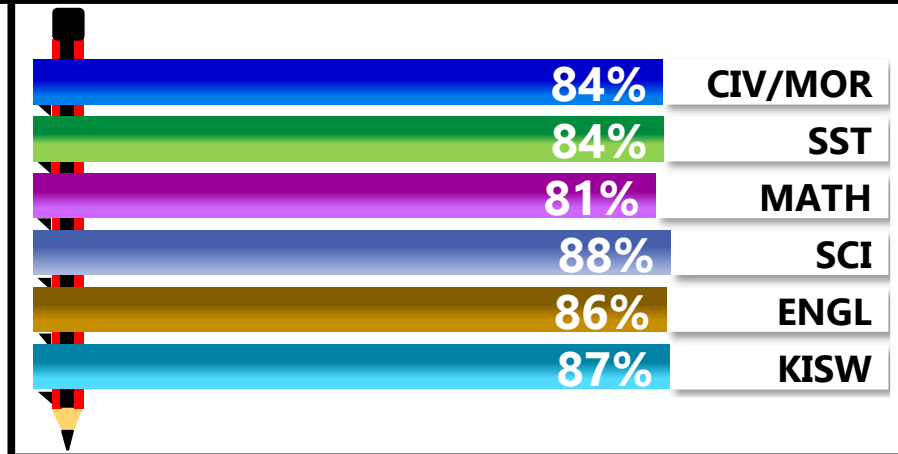

		<h1>ST.AGNESS</h1>			
REGION: RUVUMA		SCHOOL AVERAGE	255.1	OVERALL GRADE	A
DISTRICT: SONGEA				CATEGORY	BELOW 40

SUBJECT PERFORMANCE ANALYSIS

SUBJECT NAME	AVG	%	RNK
SCIENCE	44.0	88%	1
KISWAHILI	43.7	87%	2
ENGLISH	42.9	86%	3
SOCIAL STUDIES	42.2	84%	4
CIVIC & MORAL	42.1	84%	5
MATHEMATICS	40.3	81%	6
BOYS/GIRLS PASS RATE	STD	AVG	%
BOYS	14	0.40	40%
GIRLS	23	0.60	60%