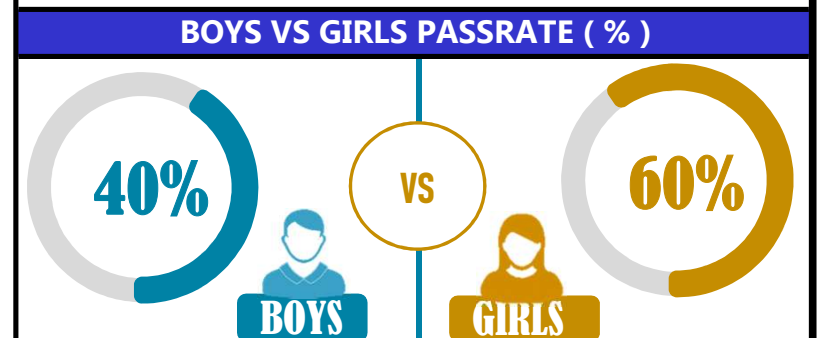

OVERALL PERFORMANCE ANALYSIS		
REGISTERED	37	100%
SEATED	37	100%
ABSENTEES	0	0%
PASSED	37	100%
FAILED	0	0%